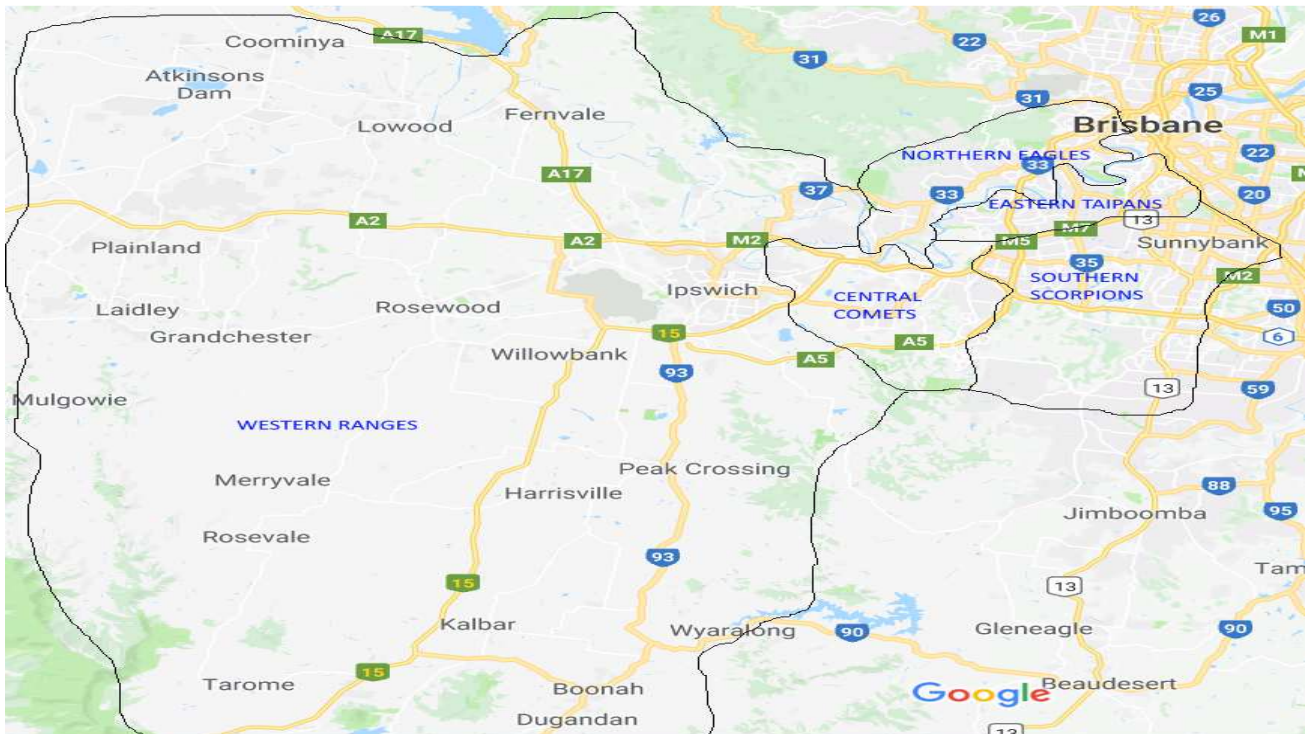

# Metropolitan West Region and Western Ranges District School Sport

The pathway for students to attend Metropolitan West School Sport Regional trials will change from the start of 2018 with the introduction of five new Districts.

## DISTRICT DEMOGRAPHICS

Western District currently consists of 74 schools. About 16 000 students are eligible to participate in 10-19 years District selection trials. Due to our rural/regional demographics, Western District has the largest number of member schools and the longest travel distances of all districts. This has influenced the way District selection pathways and other operational processes are structured including the **inclusion of zones for the primary schools' 10-12 years age group**.